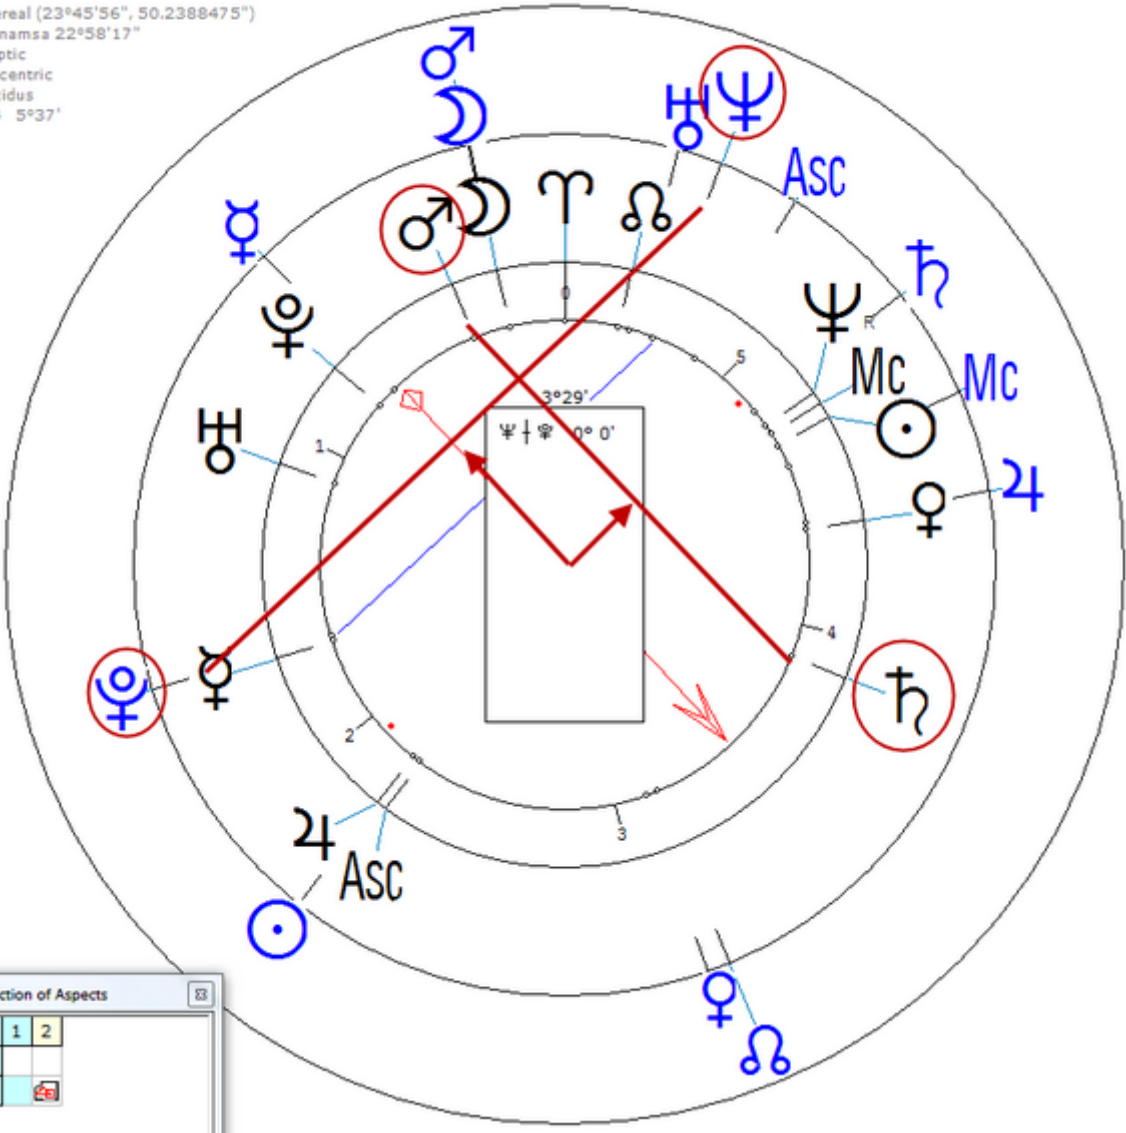

Lunar Return (Harmonic 64)

Lunar $\Psi/\Psi = \sigma_n/\tau_n$

Baader, Andreas
6 May 1943 Thu 0:05 (GMT+2) 48n08 11e34
Munich, Germany
Sidereal (23°45'56", 50.2388475")
Ayanamsa 22°58'17"
Ecliptic
Geocentric
Placidus
H64 5°37'